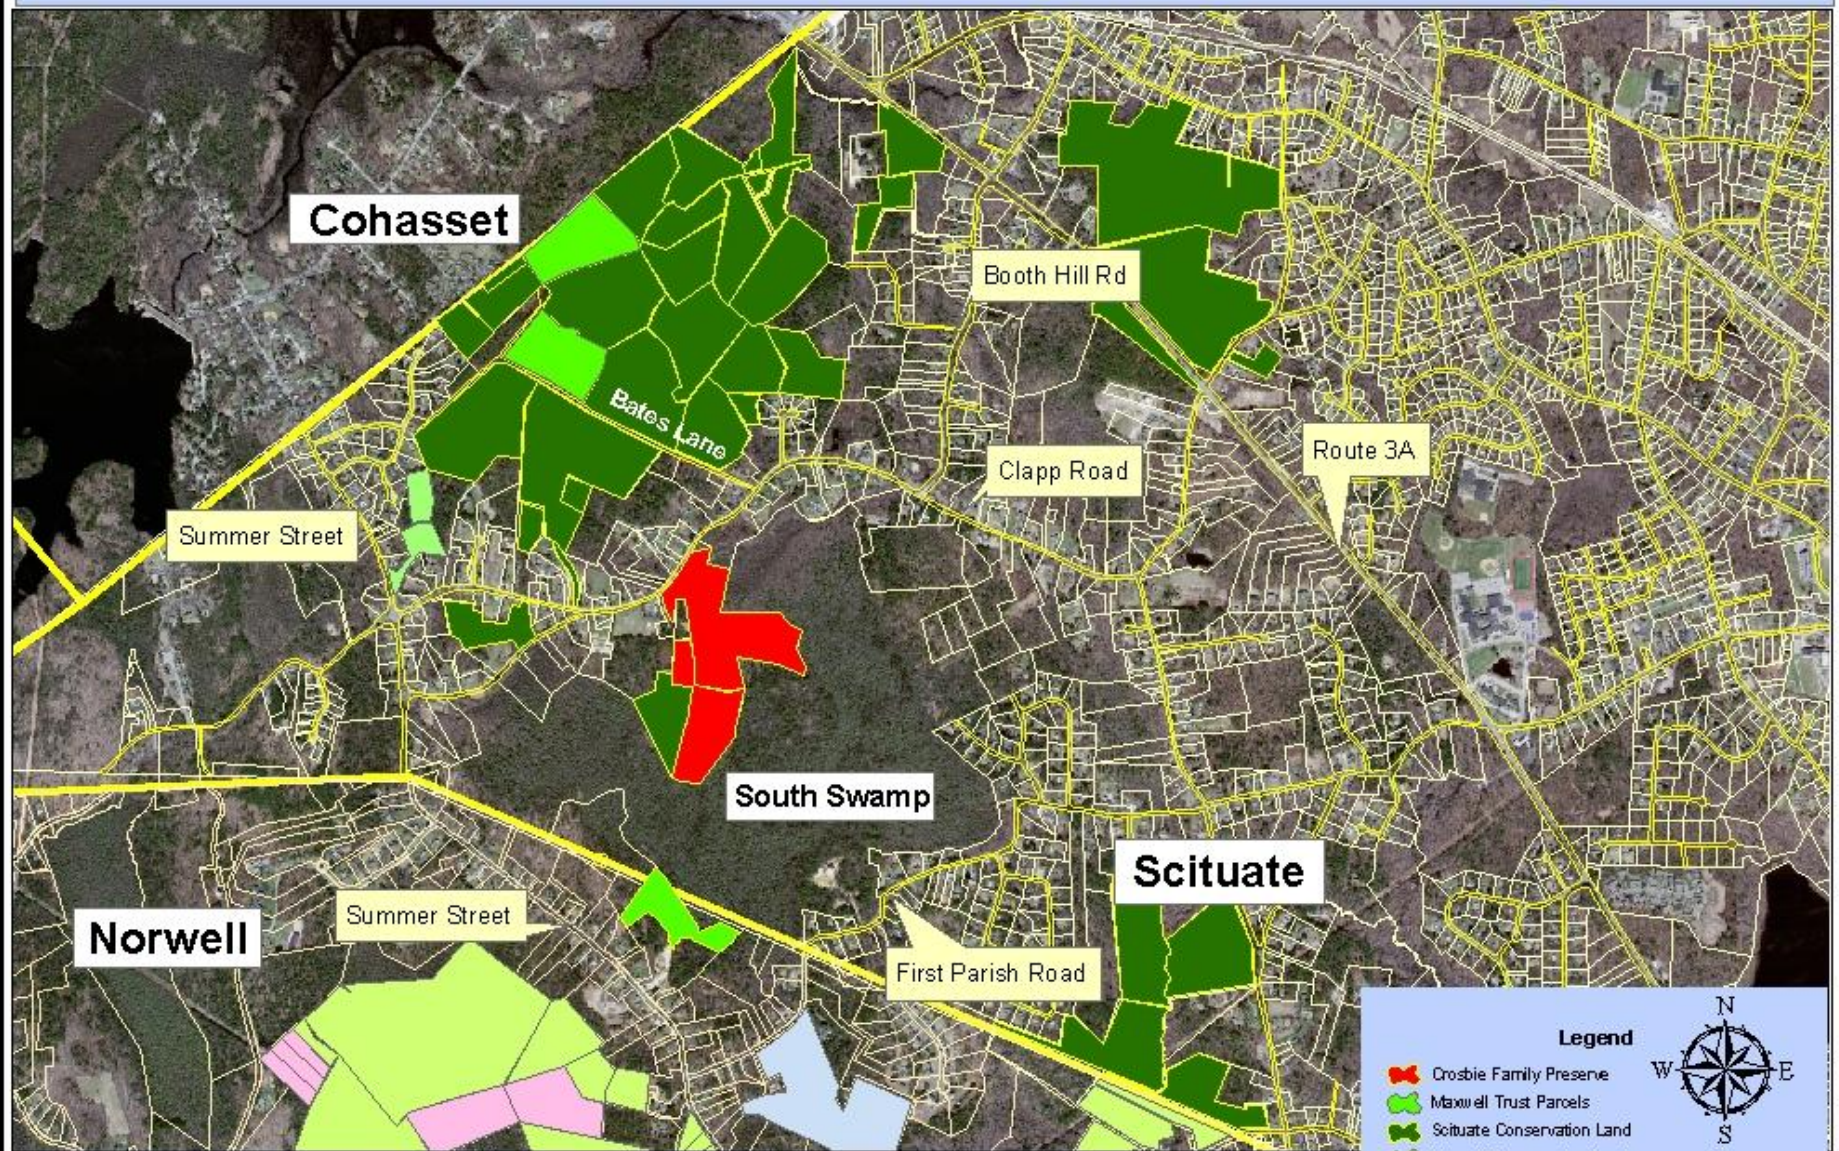

# South Swamp Protection Through Land Conservation

**Legend**

- Crosbie Family Preserve
- Maxwell Trust Parcels
- Scituate Conservation Land
- Norwell Conservation Land
- Hennessey Conservation Restriction (Maxwell Trust)
- The Nature Conservancy Land
- Scituate Water Dept. Land
- Cowings Cove - Maxwell Trust Land
- Scituate Roads

Data Sources:  
 MassGIS 2008 0.3 m Color Orthophotos  
 Scituate Parcels & Roads (parcels.shp & roads.shp)  
 MassGIS Open Space Datalayer (osp.exe)  
 Town of Scituate Draft Open Space Plan, 2009  
 Projection: Massachusetts State Plane NAD83 M  
 Map Prepared by: S. Was, Ivas Environmental - 05 Jan 11

Scale: 1:17,000